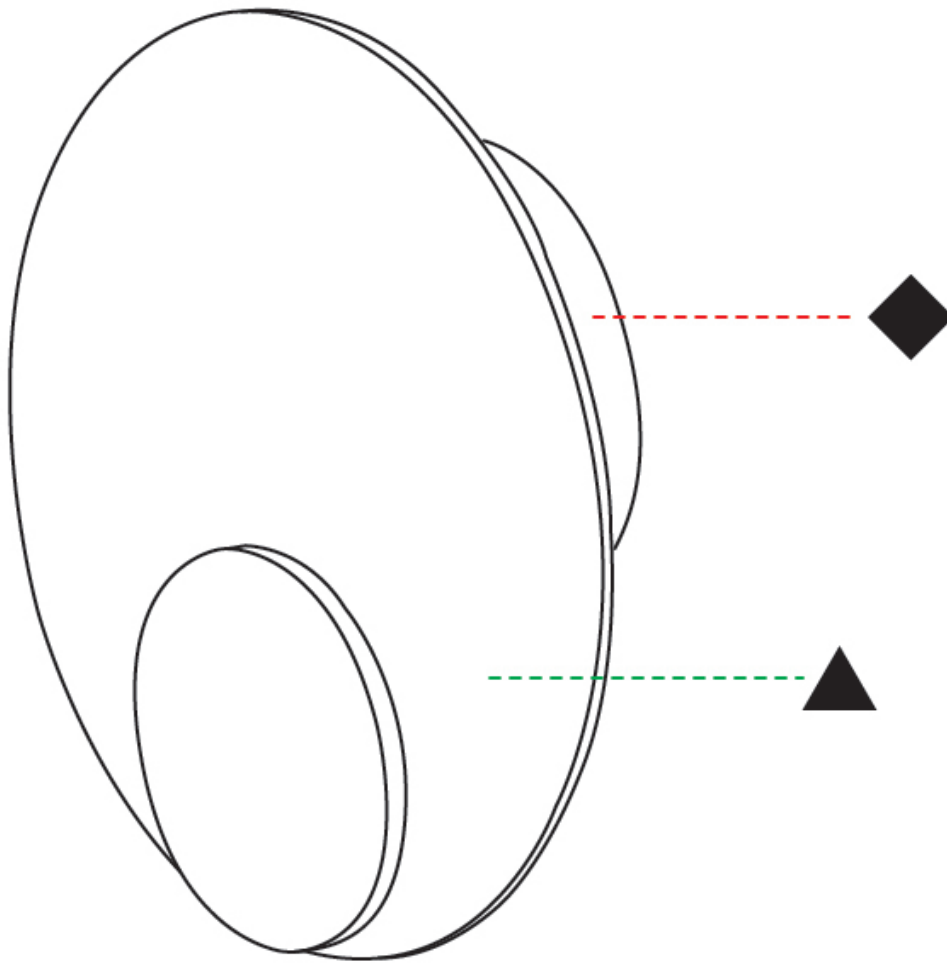

LUOMU 5 SURFACE

D72027-

PROJECT	_____
TYPE	_____
SPECIFIER	_____
QUANTITY	_____
DATE	_____

D